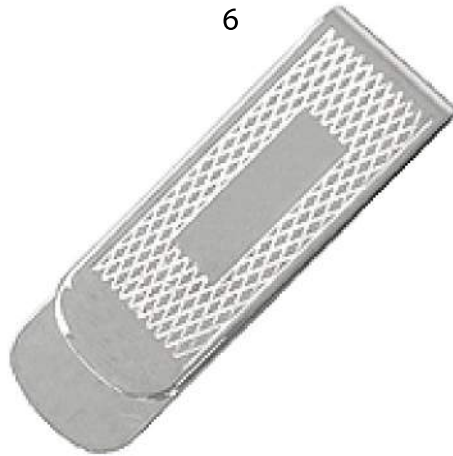

13. **JW859** Blue Cufflink Box (76 x 52 x 38)

14. **JW861** Black Leatherette cufflink box (98 x 47 x 30)

Mens Gifts

1

2

3

4

5

6

7

1. **BC206** Plain Card Case
(94 x 5 x 56)

2. **BC208** Bevelled Card
Case (92 x 5 x 56)

3. **BC246** Leather Business Card case
with Metal engraving panel (53 x 67 x 19)

4. **BC245** Etched silver plated
business card case (94 x 5 x 56)